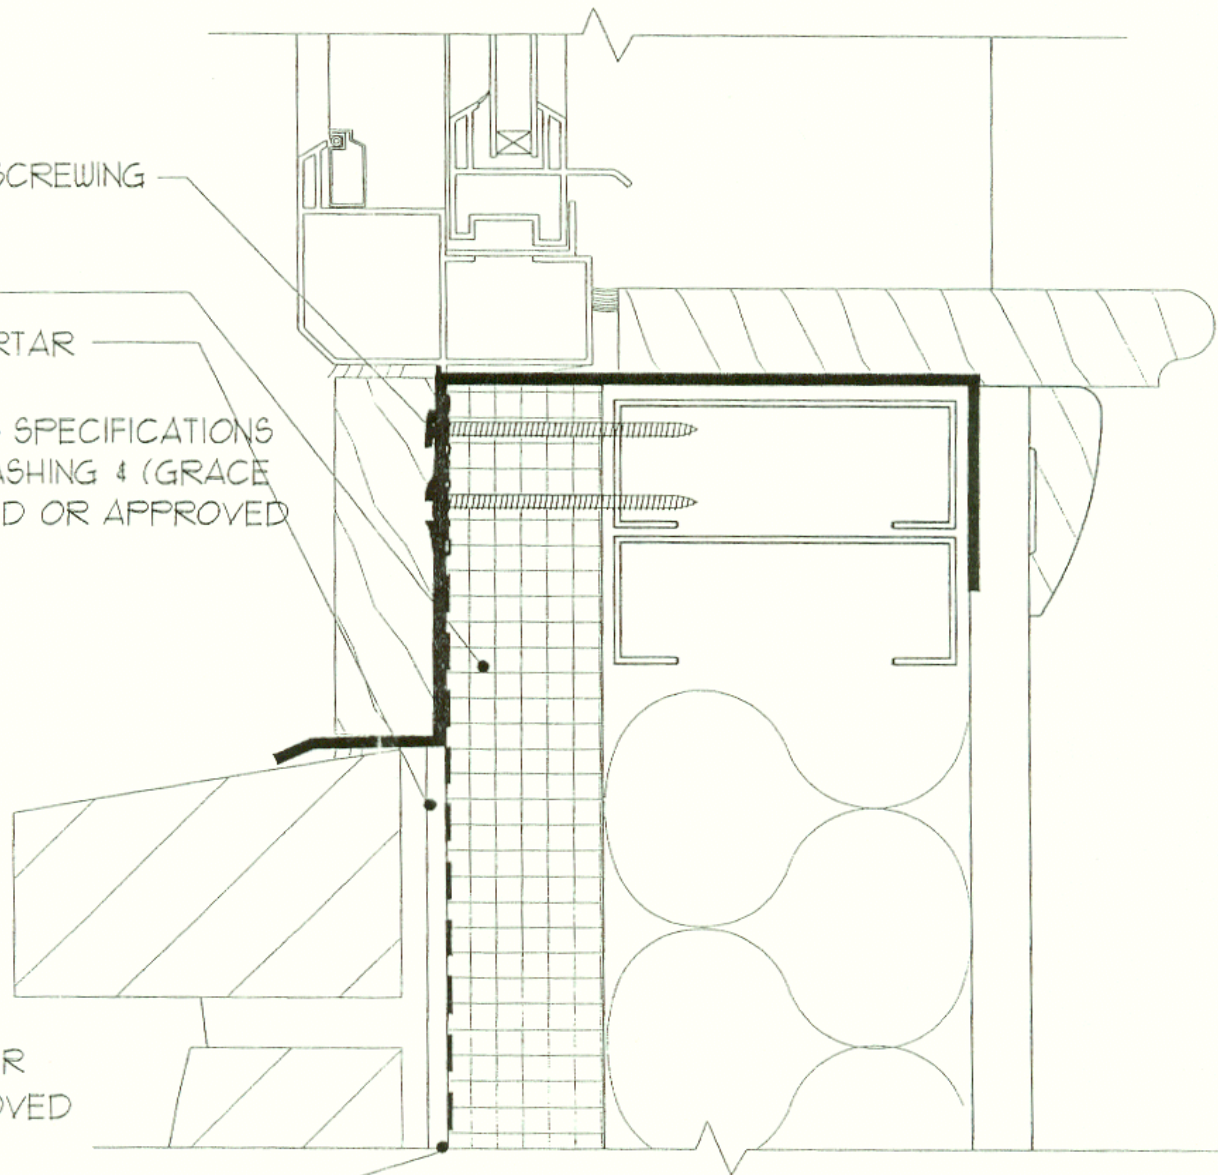

SEALANT BEHIND SCREWING  
FIN, TYP.

RIGID INSULATION

METAL LATH & MORTAR

SETTING BED PER

ARTISTIC STONE'S SPECIFICATIONS  
ON MEMBRANE FLASHING & (GRACE  
ICE & WATER SHIELD OR APPROVED  
EQUAL)

GRACE ICE & WATER  
SHIELD OR APPROVED  
EQUAL. TO EXTEND  
DOWN FROM WINDOW OPENING

A-89

Moisture protection at sill.  
Sealant and flashing

ARTISTIC STONE PRODUCTS